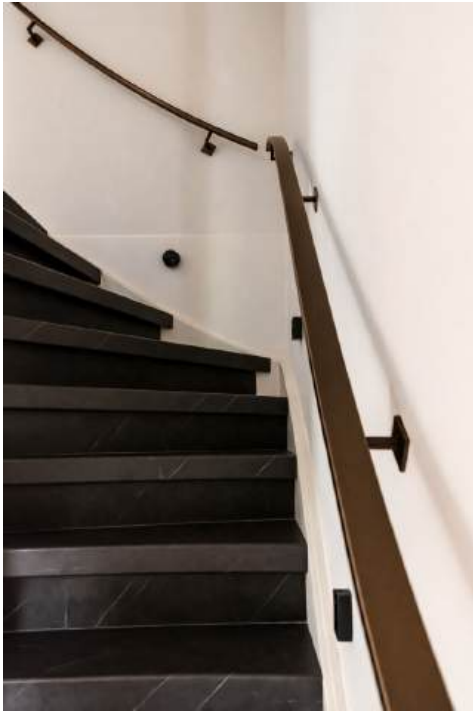

The image shows a modern, minimalist interior space, likely a showroom or office. The ceiling is made of exposed concrete with black metal beams and track lighting. Large glass windows with black frames offer a view of the outdoors. In the foreground, a dark green sports car with gold wheels is partially visible. To the left, a large potted plant sits on a black tripod stand. The overall aesthetic is clean and industrial.

# Stalen taatsdeuren

Opent naar twee kanten 90 graden

Stalen schuifdeuren  
met soft close

Stalen scharnierdeuren  
met eigen kozijn

Stalen raampanelen  
Roomdivider

Stalen trapleuningen  
& balustrades