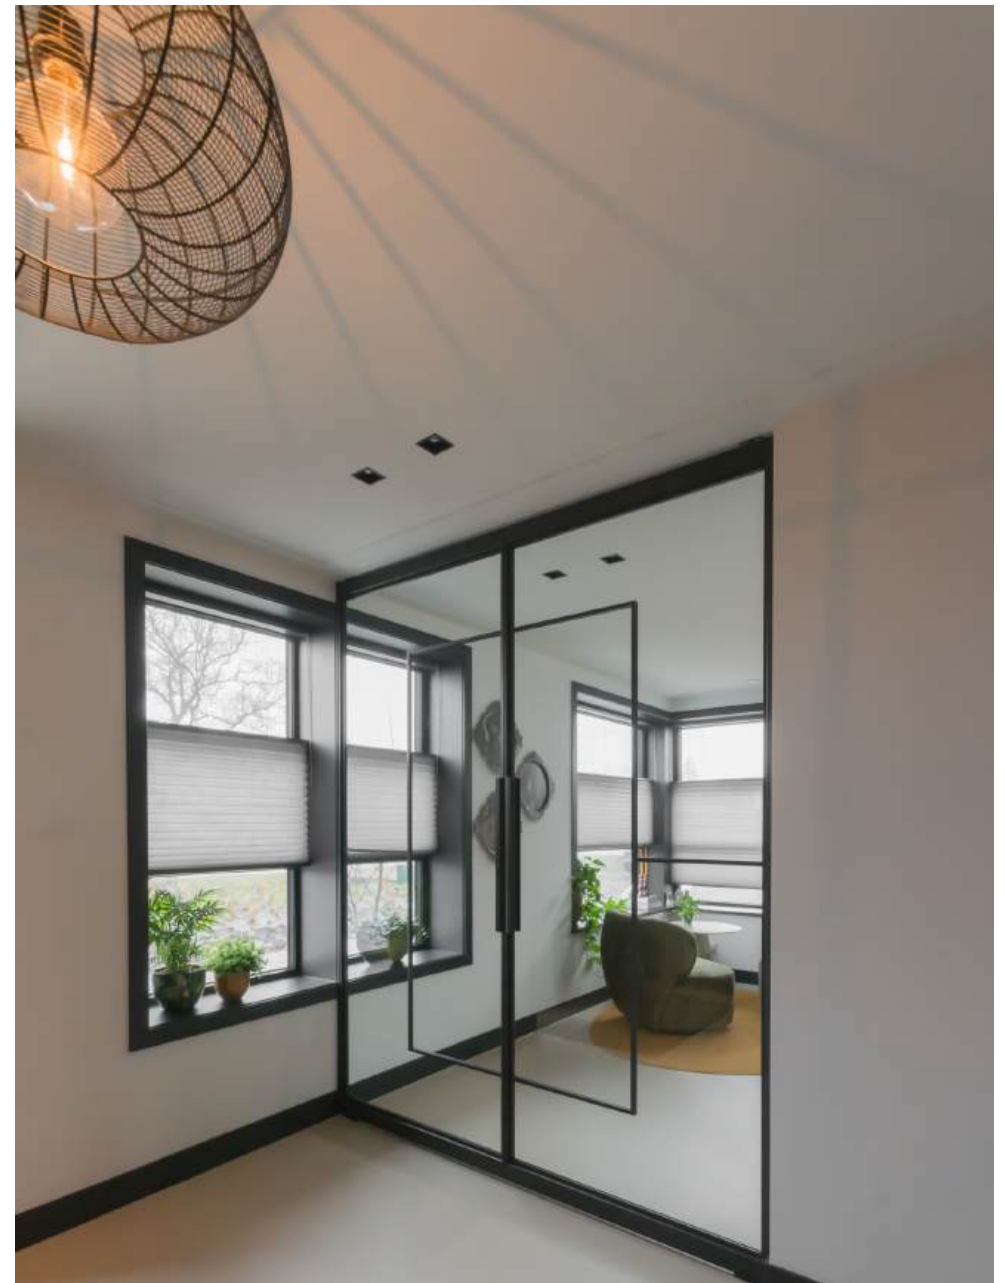

Over ons

Onze producten worden met de hand op maat gemaakt en kunnen volledig worden afgestemd op uw specifieke wensen. Met onze jarenlange ervaring leveren wij uitsluitend kwalitatief hoogwaardige producten, waarbij een hoge afwerkingsgraad vanzelfsprekend is.

Dankzij ons unieke en efficiënte productieproces kunnen wij onze maatwerkoplossingen tegen de juiste prijs aanbieden.

Stalen taatsdeuren

Opent naar twee kanten 90 graden