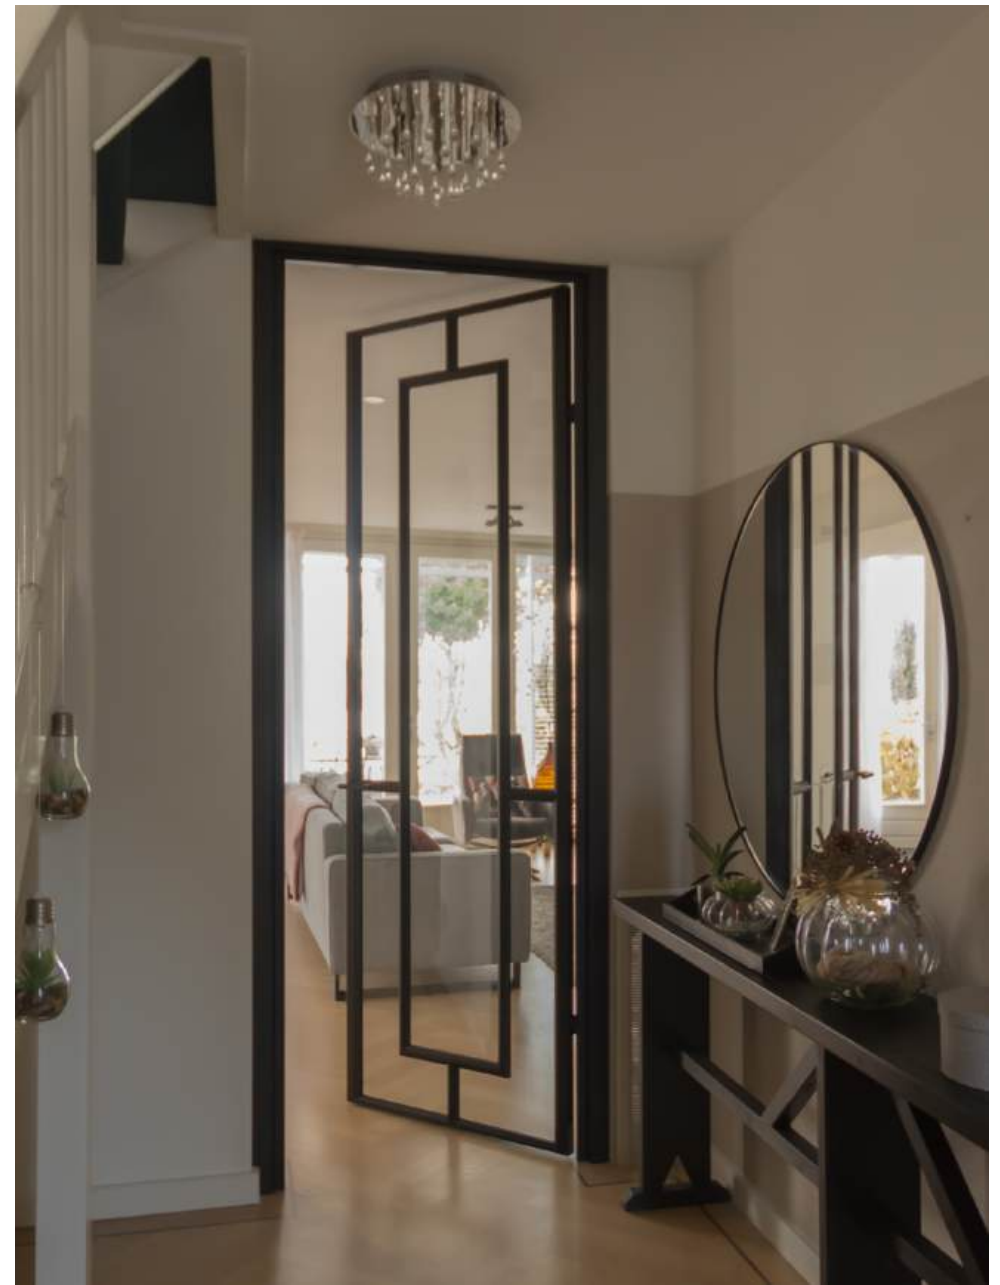

The image shows a modern, minimalist interior space, likely a showroom or office. The ceiling is made of exposed concrete with black metal beams and track lighting. Large glass windows with black frames offer a view of the outdoors. In the foreground, a dark green sports car with gold wheels is partially visible. To the left, a large potted plant sits on a black tripod stand. The overall aesthetic is clean and industrial.

# Stalen taatsdeuren

Opent naar twee kanten 90 graden

Stalen schuifdeuren  
met soft close

Stalen scharnierdeuren  
met eigen kozijn

Stalen raampanelen  
Roomdivider

Stalen trapleuningen  
& balustrades