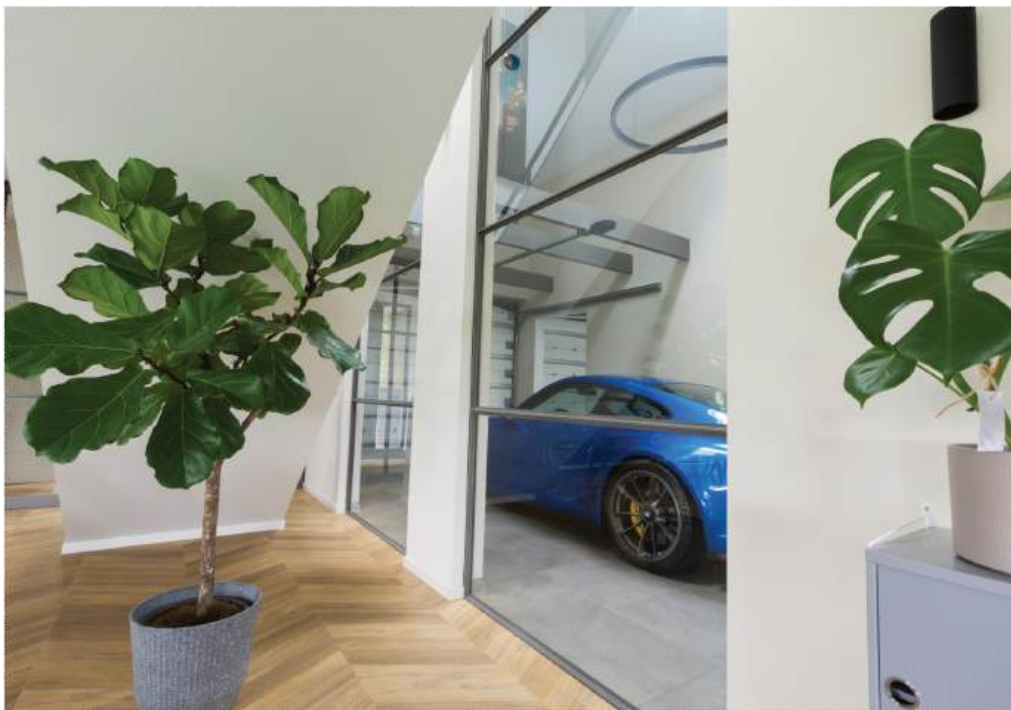

The image shows a modern, minimalist interior space, likely a showroom or office. The ceiling is made of exposed concrete with black metal beams and track lighting. Large glass windows with black frames offer a view of the outdoors. In the foreground, a dark green sports car with gold wheels is partially visible. To the left, a large potted plant sits on a black tripod stand. The overall aesthetic is clean and industrial.

# Stalen taatsdeuren

Opent naar twee kanten 90 graden

Stalen schuifdeuren  
met soft close

Stalen scharnierdeuren  
met eigen kozijn

Stalen raampanelen  
Roomdivider

Stalen trapleuningen  
& balustrades